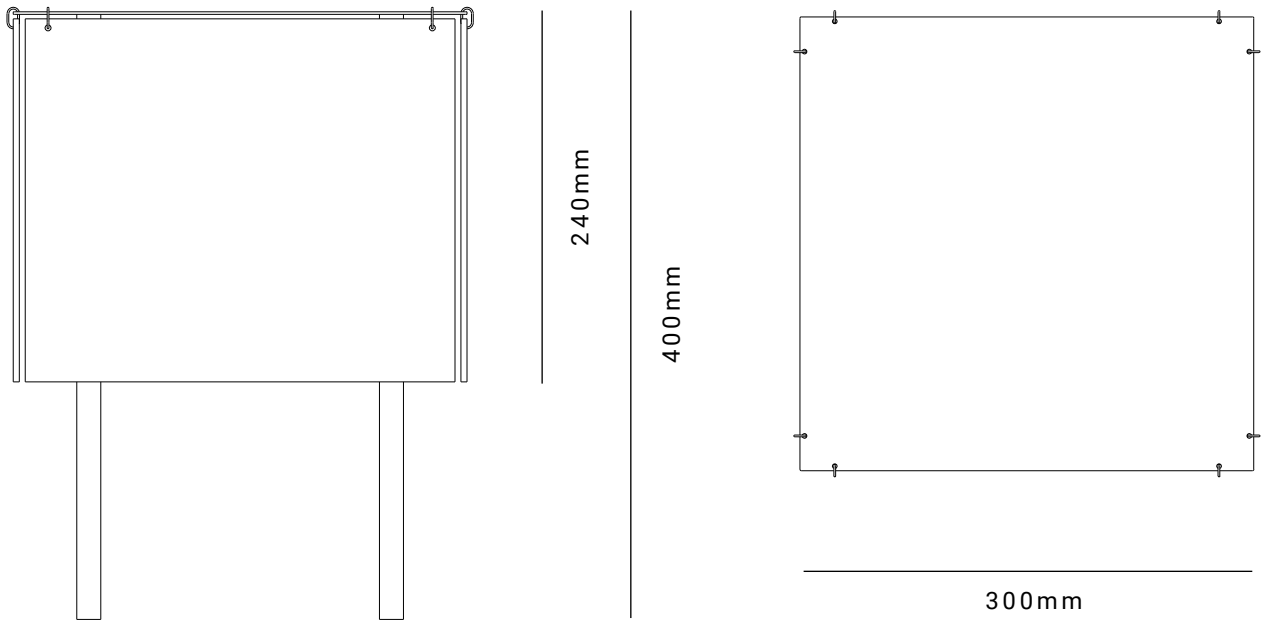

SOZOU

Product	Stamp
Lamp type	12V G4
Supplied lamp	2W 3000K dimmable LED x1
Size	300 x 300 x 400mm
Weight	4kg
Power Supply	240V to 12V driver with plug-in
Metal finish	Brass and plated finishes (Pictured in Bronzed Brass).
Glass finish	Frosted or Rough Cast (Pictured in Rough Cast).